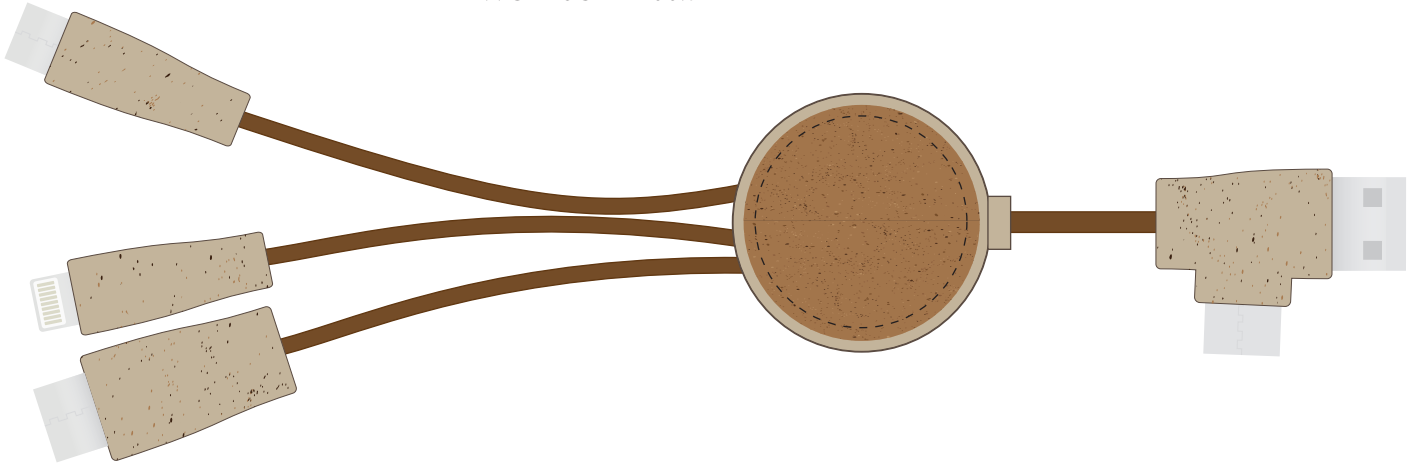

Your Ref:
Our Ref:

Quantity:
Version: 1

Product Code: ZP1104
Product Colour: NATURAL

PRINTING CONCERNS:

We stock this item in the following colours

PANTONE REFERENCE(S)

● Engraving

ARTWORK SCALE 100%

ARTWORK SCALE 100%
Engrave Area: 28mm diameter

Product Image for visualisation
- colours may vary

The dashed line is to demonstrate print area and will not appear on your printed item

PLEASE NOTE:

- All colours including print and product are for visual purposes only and should not be regarded as the actual colour of the product and print.
- Some products may vary from batch to batch and may differ from previous orders.
- The colour and texture of a product can also have an effect on the final print colour.
- By approving this order we accept that you understand these terms.